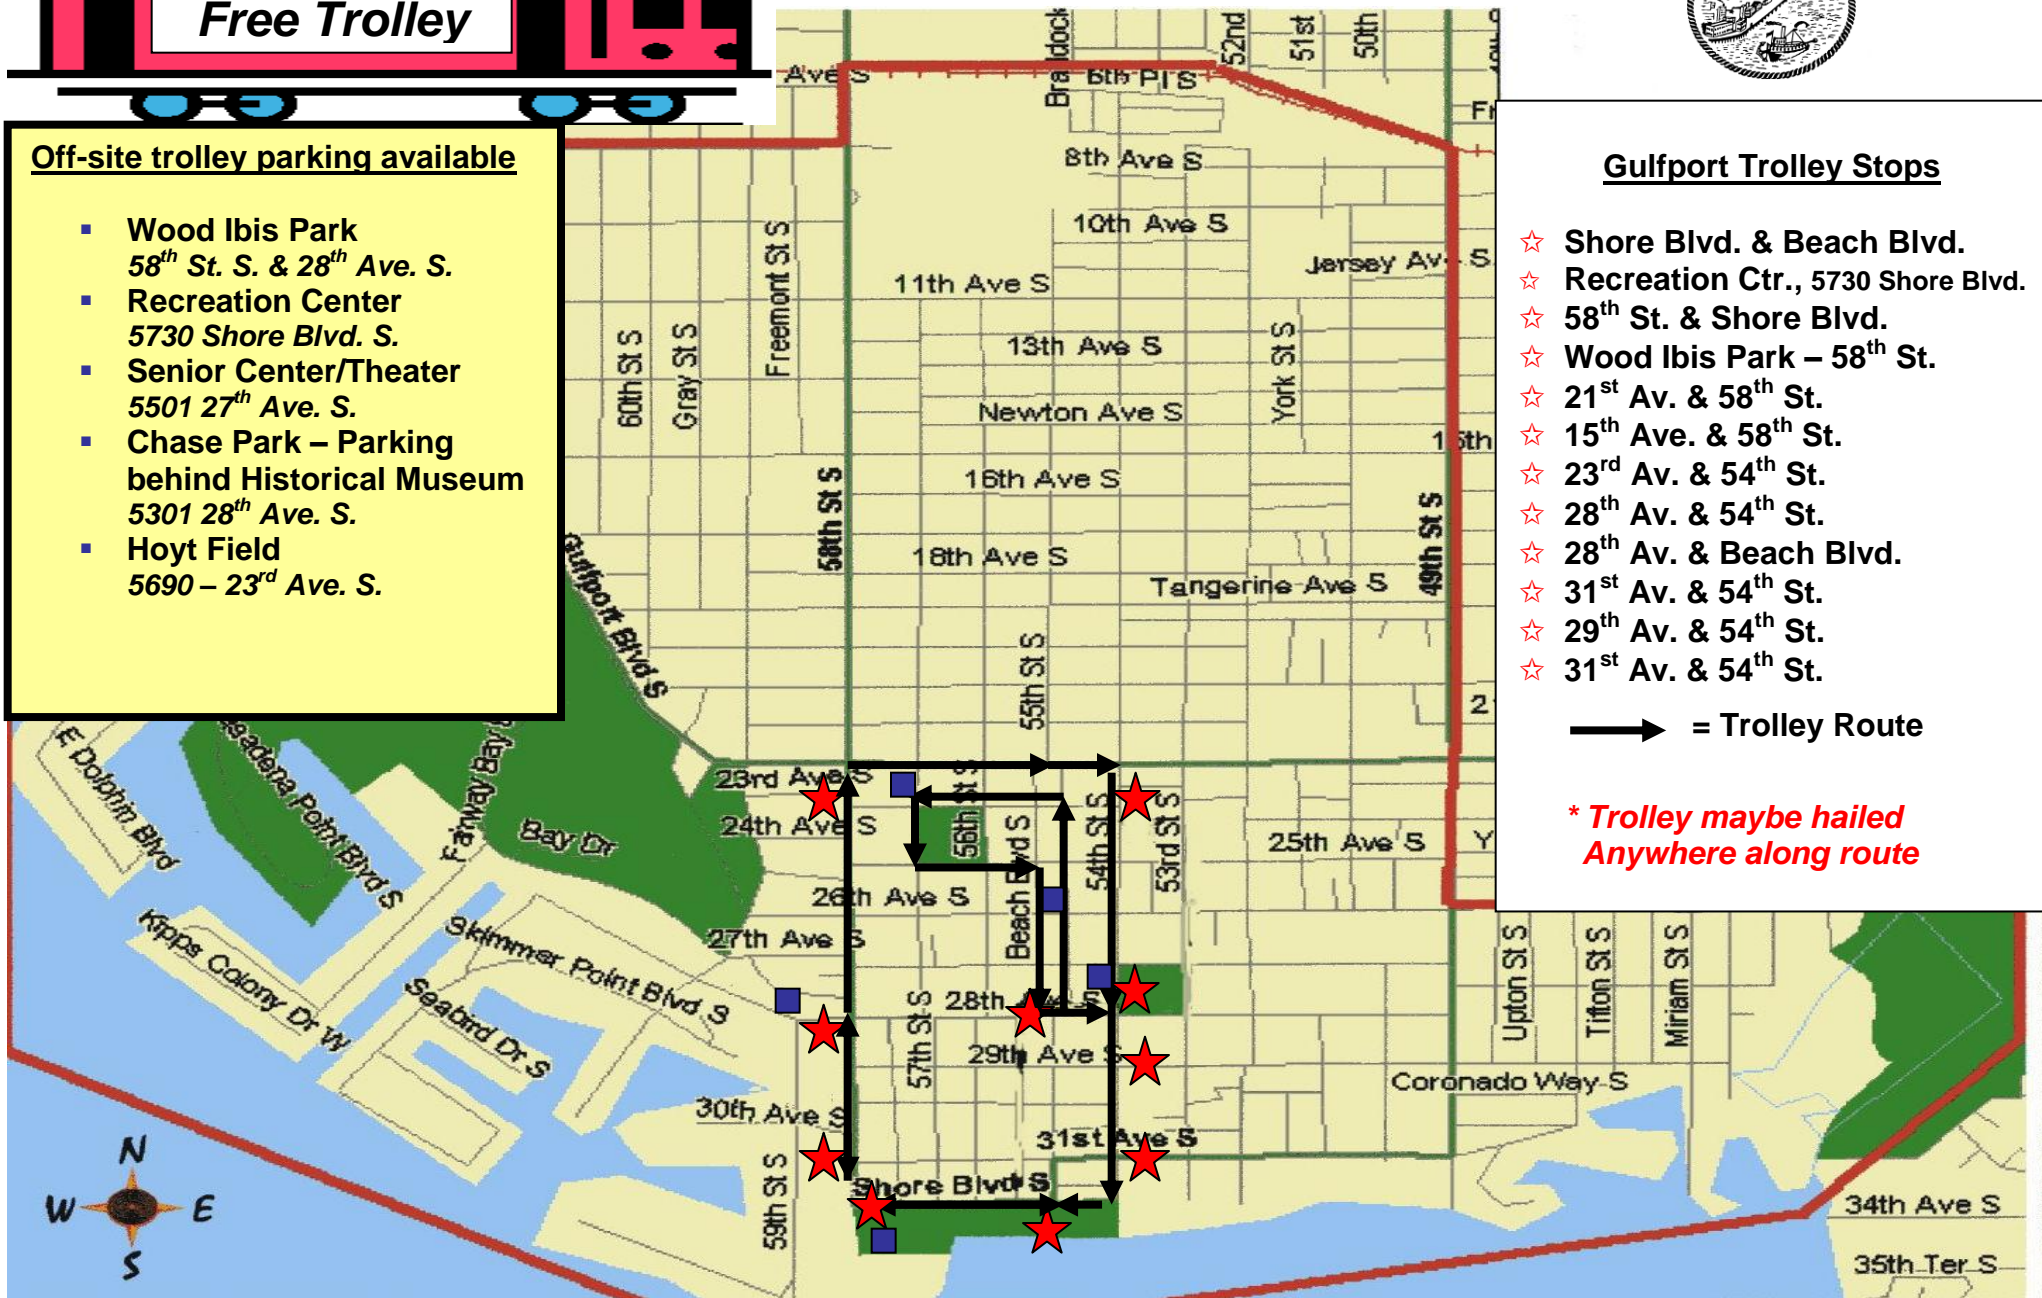

GeckoFest FREE Parking Areas

Off-site trolley parking available

- Wood Ibis Park
58th St. S. & 28th Ave. S.
- Recreation Center
5730 Shore Blvd. S.
- Senior Center/Theater
5501 27th Ave. S.
- Chase Park – Parking
behind Historical Museum
5301 28th Ave. S.
- Hoyt Field
5690 – 23rd Ave. S.

Gulfport Trolley Stops

- ☆ Shore Blvd. & Beach Blvd.
- ☆ Recreation Ctr., 5730 Shore Blvd.
- ☆ 58th St. & Shore Blvd.
- ☆ Wood Ibis Park – 58th St.
- ☆ 21st Av. & 58th St.
- ☆ 15th Ave. & 58th St.
- ☆ 23rd Av. & 54th St.
- ☆ 28th Av. & 54th St.
- ☆ 28th Av. & Beach Blvd.
- ☆ 31st Av. & 54th St.
- ☆ 29th Av. & 54th St.
- ☆ 31st Av. & 54th St.

➔ = Trolley Route

** Trolley maybe hailed
Anywhere along route*

City of Gulfport Free Trolley Service Schedule: Noon until 10 p.m.
Provided by the City of Gulfport